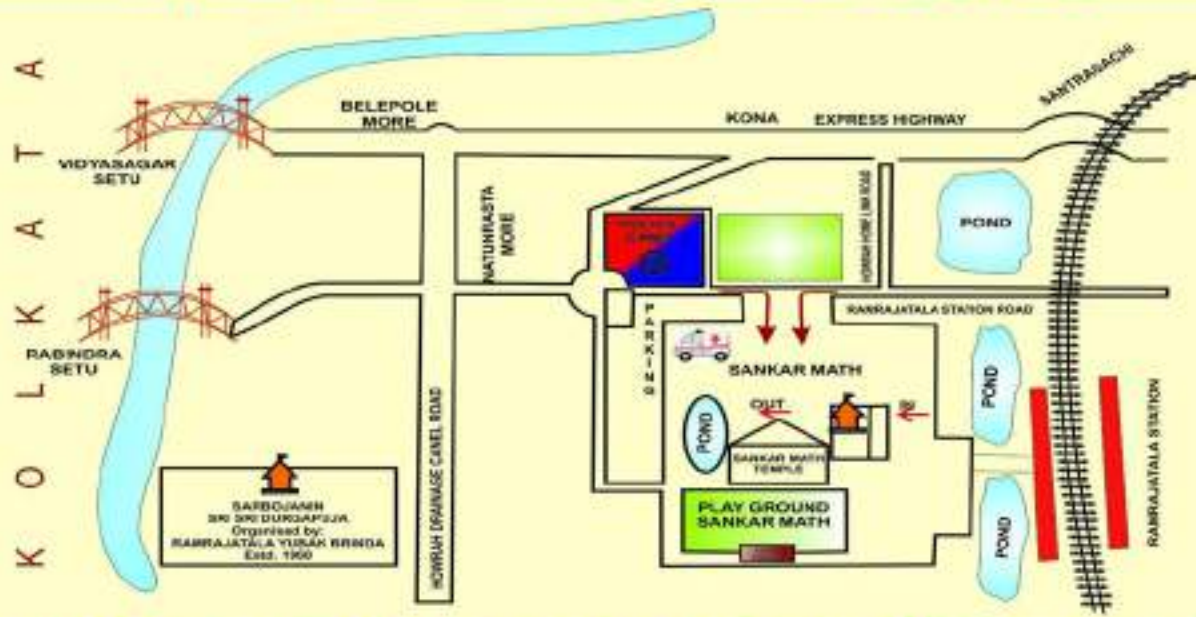

CROWD CIRCULATION PLAN AT BELUR MATH

CROWD CIRCULATION PLAN AT SUBOL SMRTI SANGHA, CHITTARANJAN SMRTI MONDIR & BANTRA NAVIN SANGHA

CROWD CIRCULATION PLAN AT NAYA MANDIR & SHANGHASHREE CLUB

CROWD CIRCULATION PLAN AT SANKAR MATH UNDER JAGACHA POLICE STATION

CROWD CIRCULATION PLAN AT OLABIBITALA SARBOJANIN DURGOTSAB COMMITTEE UNDER SHIBPUR POLICE STATION

SAVE LIVES SANITIZE YOUR HANDS

I protect you You protect me!
 A person suffering from COVID-19 may not show symptoms but can still spread the virus. Wear face masks at all times when you step outside.
 #MaskForAll