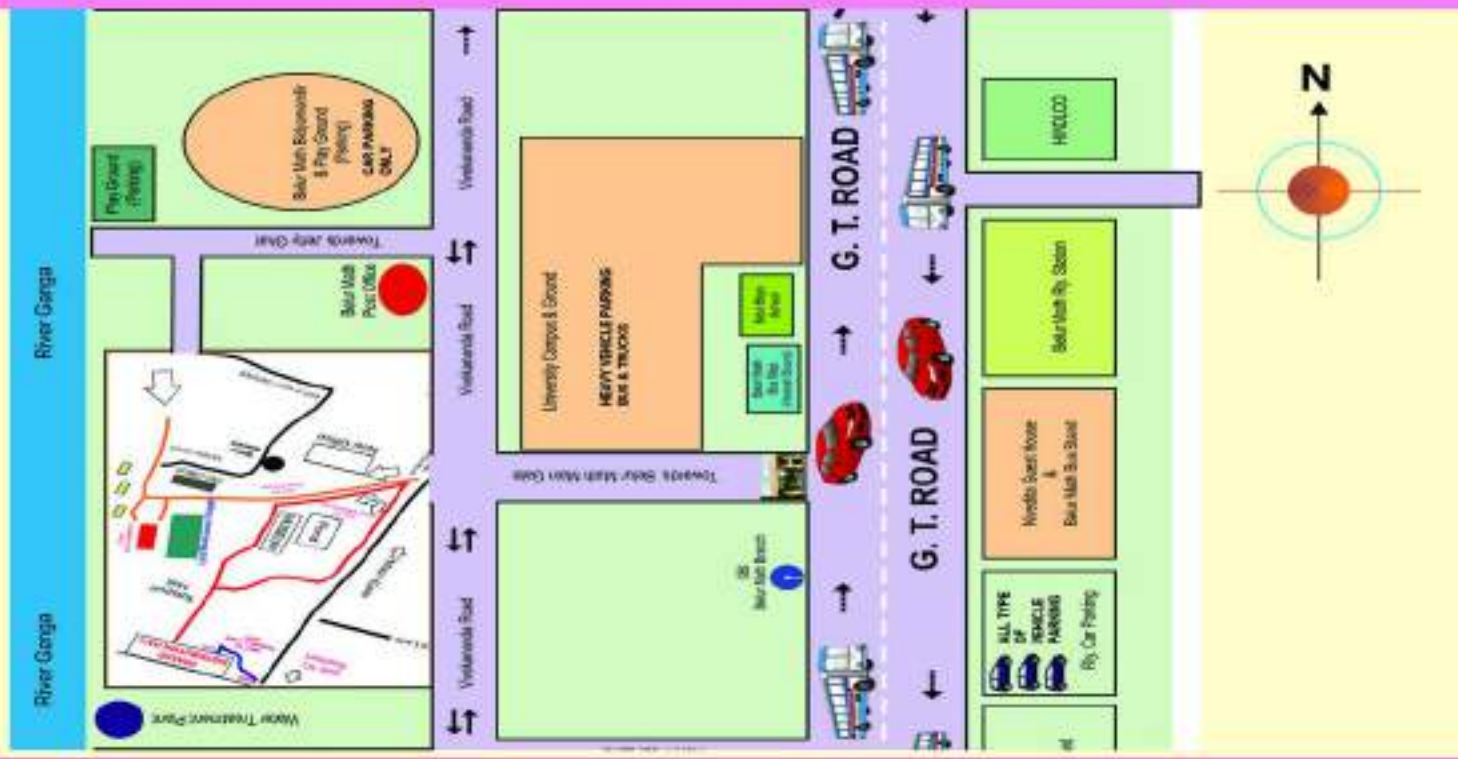

HOWRAH CITY POLICE

PUJA GUIDE MAP - 2020

Howrah City Police Website : howrahcitypolice.in

HowrahTraffic Police Facebook : @howrahcitypolice
Howrah City Police Facebook : @howrahcitypolice

KEY OF MAP

- PUJA MANDAP
- PARKING
- RAILWAY STATION
- POLICE STATION / POLICE ASSISTANCE BOOTH
- FERRY GHAT
- BUS TERMINUS
- AMBULANCE / MEDICAL HELP
- RAILWAYS

Direction of Traffic Flow

- South to North
- West to East
- North to South
- East to West
- Both Way

Howrah City Police (@hwhcitypolice) | Twitter
DCP Traffic Howrah PC (@dcptraffichpc) | Twitter

Emergency Telephone Numbers

Howrah PS	: 2641-1750
Golabari PS	: 2666-3515
Shibpur PS	: 2638-1028
M.P.Ghora PS	: 2655-5952
Bantra PS	: 2643-1009
Bally PS	: 2654-1128
Jagacha PS	: 2657-9223
Liluah PS	: 2645-8047
Dasnagar PS	: 2653-1260
Santragachi PS	: 2658-6560
Belur PS	: 2654-0380
Nischinda PS	: 2671-0010
Chatterjeehat PS	: 2667-2031
AJC B Garden PS	: 2688-6638
Women PS	: 2637-2637
Cyber Crime PS	: 2676-8007
Sankrail PS	: 2679-0200
Domjur PS	: 2670-0208

CROWD CIRCULATION PLAN AT BELUR MATH

CROWD CIRCULATION PLAN AT SUBOL SMRTI SANGHA, CHITTARANJAN SMRTI MONDIR & BANTRA NAVIN SANGHA

CROWD CIRCULATION PLAN AT NAYA MANDIR & SHANGHASHREE CLUB

CROWD CIRCULATION PLAN AT SANKAR MATH UNDER JAGACHA POLICE STATION